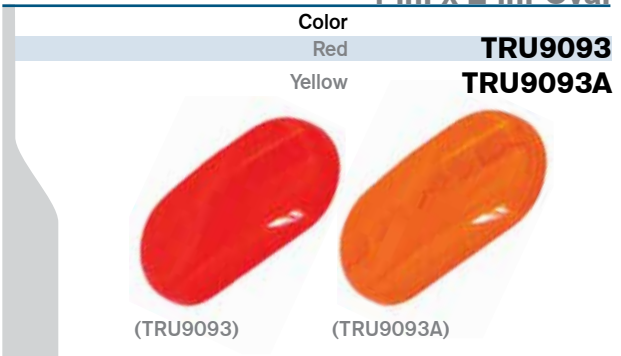

Shock/Mount Signal-Stat Replacement Lens

4 in. x 2 in. Oval

More Information

Light Cleaning Materials

The use of solvents which are not compatible with polycarbonate will result in the softening, crazing, and/or cracking of the plastic part. This is especially true of polycarbonate lamps and mounting bases which may be under stress in their normal application.

Compatible Cleaners & Solvents:

Ethanol	Freone TF and TE-35	#1 and #3 Denatured Alcohol
Mineral Spirits	Mild Soap and Water	Methyl, Isopropyl and Isobutyl Alcohols
Mexane	10% Sol Bon Ami	Lacryl PCL-2035 Polycarbonate Cleaner
Dirtex	VM and P Naphtha	Petroleum Ether/ 65 Degrees C Boiling Point
Varsol No. 2	2% Sol. Reg. Joy	
Heptane	White Kerosene	

Damaging Cleaners & Solvents:

Trichlor	Methyl Ethyl Keytone (MEK)	Gasoline	Pink Lux (Phosphate Free)
Acetone	Carbon Tetrachloride	Agitene	Kleenol Plastics
Triclene	Chlorinated Hydrocarbons	Ajax	Lemon Joy (Phosphate Free)
MIBK	Texize-8006, 8129, 8758	Diversol	Stanisol Naphtha
Toluol	Liquid Cleaner - 8211	Lestoil	Oils
Benzol	All Liquid Detergents	Lysol	

Accessories

LHT

PETERSON

Trucklite