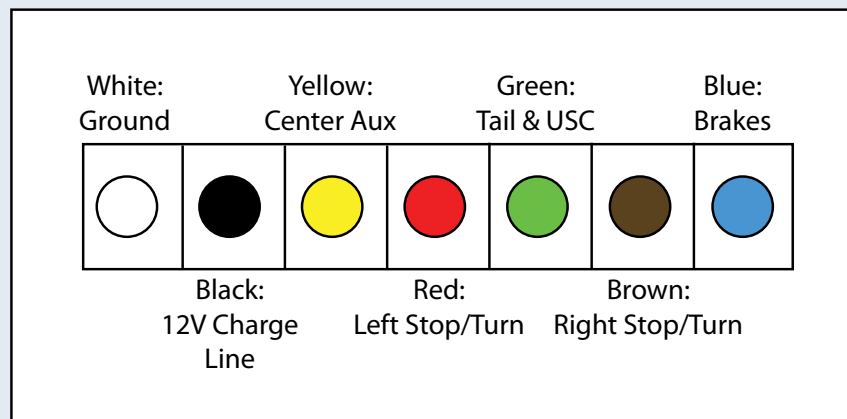

Junction Boxes

Compression Fittings

	Type	Use
TRU50840	3/8 in. I.D. Fitting	2 Conductor Cable
TRU50841	1/2 in. I.D. Fitting	4 & 5 Conductor Cable
TRU50842	3/4 in. I.D. Fitting	6 & 7 Conductor Cable
TRU50843	5-Hole Fitting	Single Conductor Wire
TRU50846	Fitting	3 Conductor Flat Cable
TRU50847	Fitting	4 Conductor Flat Cable

3 Part Fitting Includes:
- Pre-tapped Cap
- Threaded Base
- Black PVC Grommet

(6) Grommet Hole Sizes Available:

Truck-Lite

4-Outlet Distribution Module TRU77804

Truck-Lite

77 Series Harness System

Connections

LHT

More Information

Identification

7-Way Junction Box Identification Chart