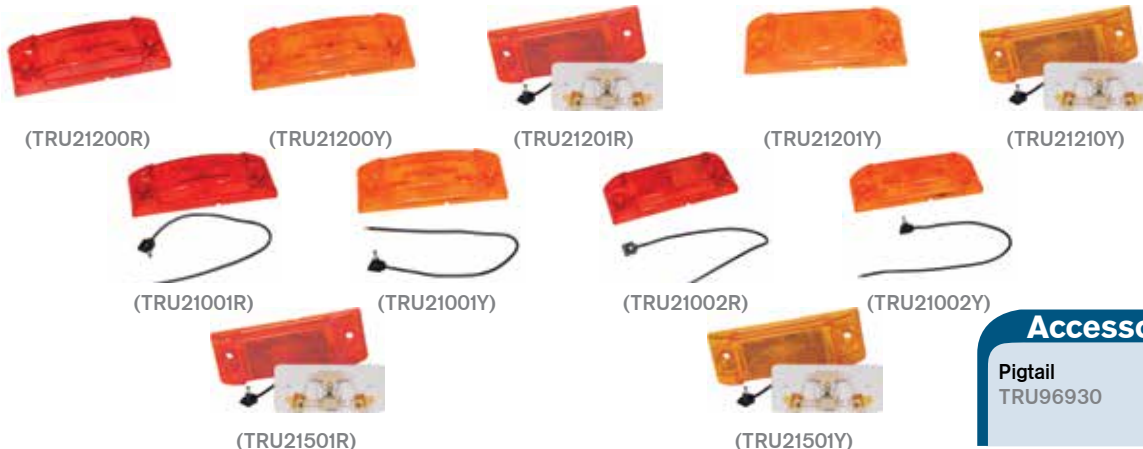

Definition

Electric Term

Wire Size:

Conductors that carry the electricity to lighting are measured according to the American Wire Gage. The size of wires is important to allow the proper flow of electrons and prevent overheating.

Rectangular

Truck-Lite

Super 21 Sealed

6.00 in. x 2.03 in. Rectangle

	Color	Type	Addtl Info
TRU21200R	Red	Lamp	Super 21 Plug Connection, No Plug
TRU21200Y	Yellow	Lamp	Super 21 Plug Connection, No Plug
TRU21201R	Red	Reflective Lamp	Super 21 Plug Connection, No Plug
TRU21201Y	Yellow	Reflective Lamp	Super 21 Plug Connection, No Plug
TRU21210Y	Yellow ABS	Lamp	Super 21 Plug Connection, No Plug
TRU21001R	Red	Kit	Lamp TRU21200R + Pigtail TRU96930
TRU21001Y	Yellow	Kit	Lamp TRU21200Y + Pigtail TRU96930
TRU21002R	Red	Reflective Kit	Lamp TRU21201R + Pigtail TRU96930
TRU21002Y	Yellow	Reflective Kit	Lamp TRU21201Y + Pigtail TRU96930
TRU21501R	Red	Reflective Kit	Lamp TRU21203R + Bracket TRU21720 + Pigtail TRU94914 & TRU96815
TRU21501Y	Yellow	Reflective Kit	Lamp TRU21203Y + Bracket TRU21720 + Pigtail TRU94914 & TRU96815