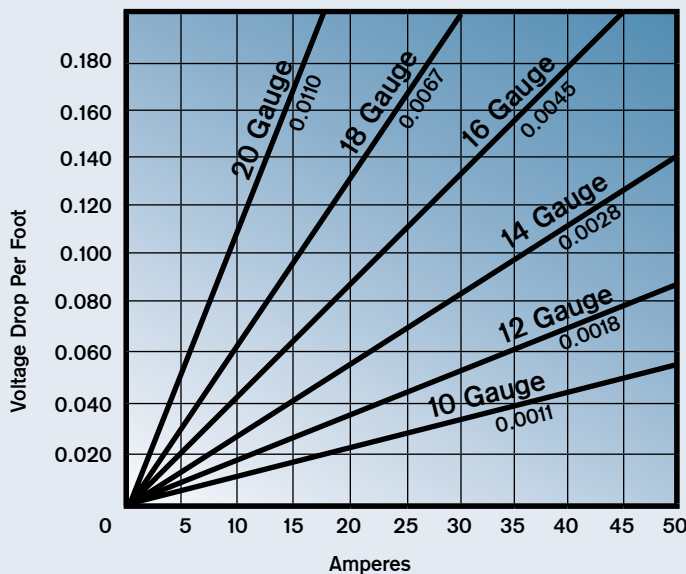

Application Chart

Wire Gauge

Module

LHT

Lighting

Arrow / Pedestal

Grote

Jumbo Single-Face 7.00 in. Round