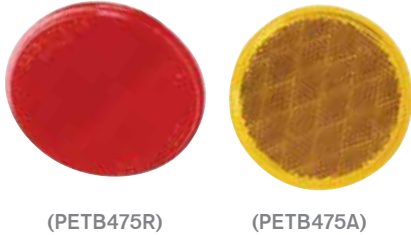

Accessories

LHT

PETERSON

Trucklite

Reflectors

Peterson

Quick Mount Reflector
3-3/16 in. Round

Color
Red **PETB475R**
Amber **PETB475A**