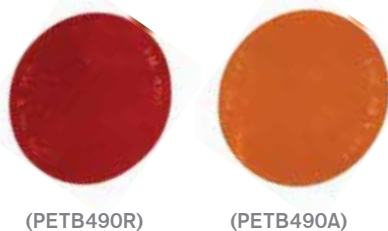

490 Spitfire™ Reflector
2-7/8 in. Round

Color
Red **PETB490R**
Amber **PETB490A**