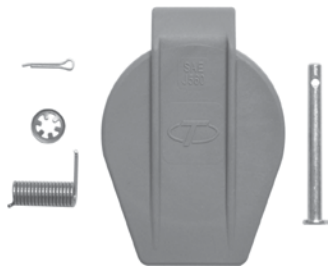

Lid Field Service Kit

For	Color	
Tramec Composite Receptacles	Gray	TRA38204