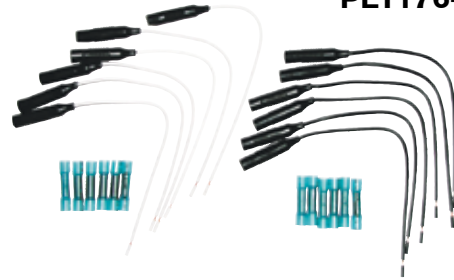

Peterson

Lead Wires
PET176-496

Termination	Includes
0.180 Bullet	(6) White, (6) Black, (12) Butt Connectors

Peterson

Right-angle Incandescent Plugs
PETB421-491