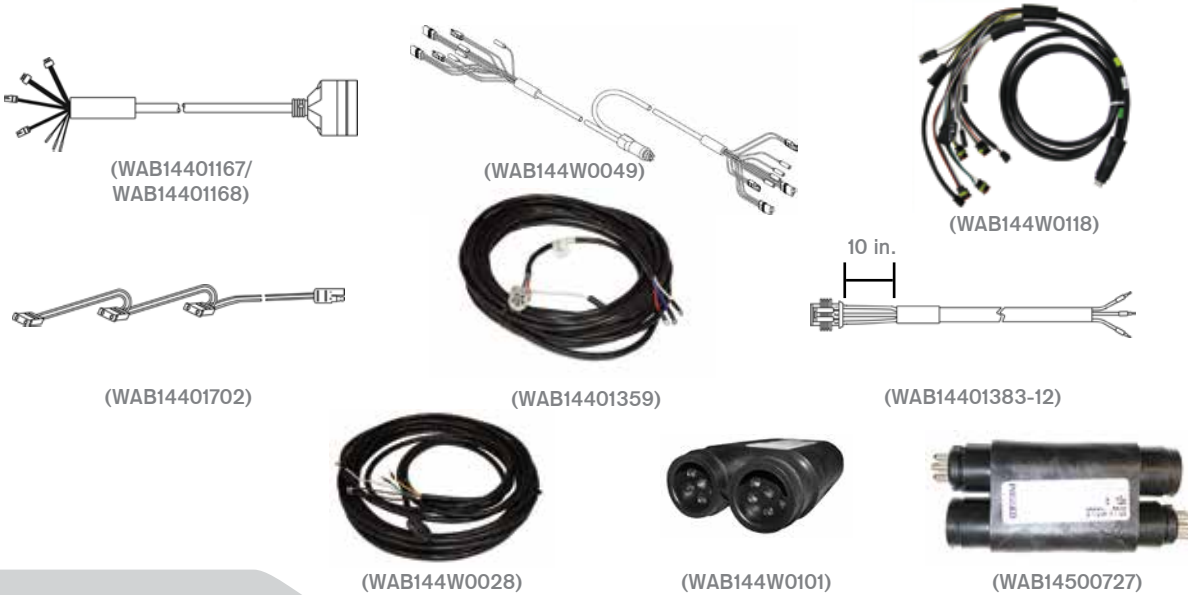

Harnesses

LHT

Pigtails

Grote

Sealed Marker Lamp Pigtails

6 in. Long

	Type	Plug	Termination
GRT66801	Single Seal	Male	Ground Return, Slim-Line 0.180 Bullet
GRT66850	Double Seal	Male	Chassis Ground, Slim-Line 0.180 Bullet
GRT66851	Double Seal	Male	Ground Return, Slim-Line 0.180 Bullet
GRT67001	Double Seal	Male	Ring Terminal Ground, Blunt-Cut Wire
GRT67050	Single Seal	Male	Ring Terminal Ground, Blunt-Cut Wire