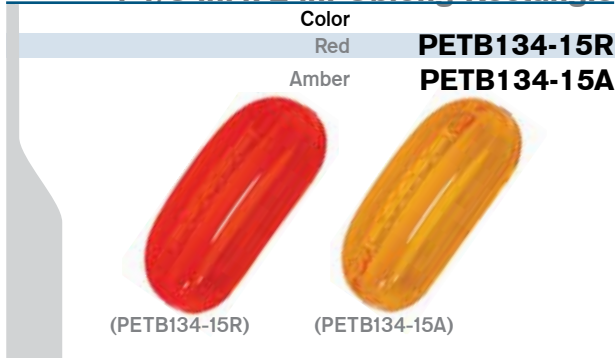

Lighting

Lenses

Peterson

Clearance/Side Marker Replacement Lens

4-1/8 in. x 2 in. Oblong Rectangle