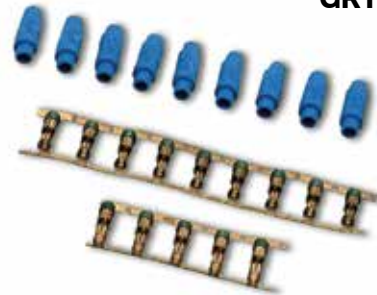

Phillips

For: PHI15-720, PHI15-721, PHI15-722, PHI15-326, PHI15-320

Terminal Retrofit Kit
GRT99510

Grote

Material: (14) Terminals & (9) Boots

7-Way Durometer Wedge Spacer
MXIMS90-1012-00

Maxi-Seal

7-Way Replacement Insert
PHI15-711